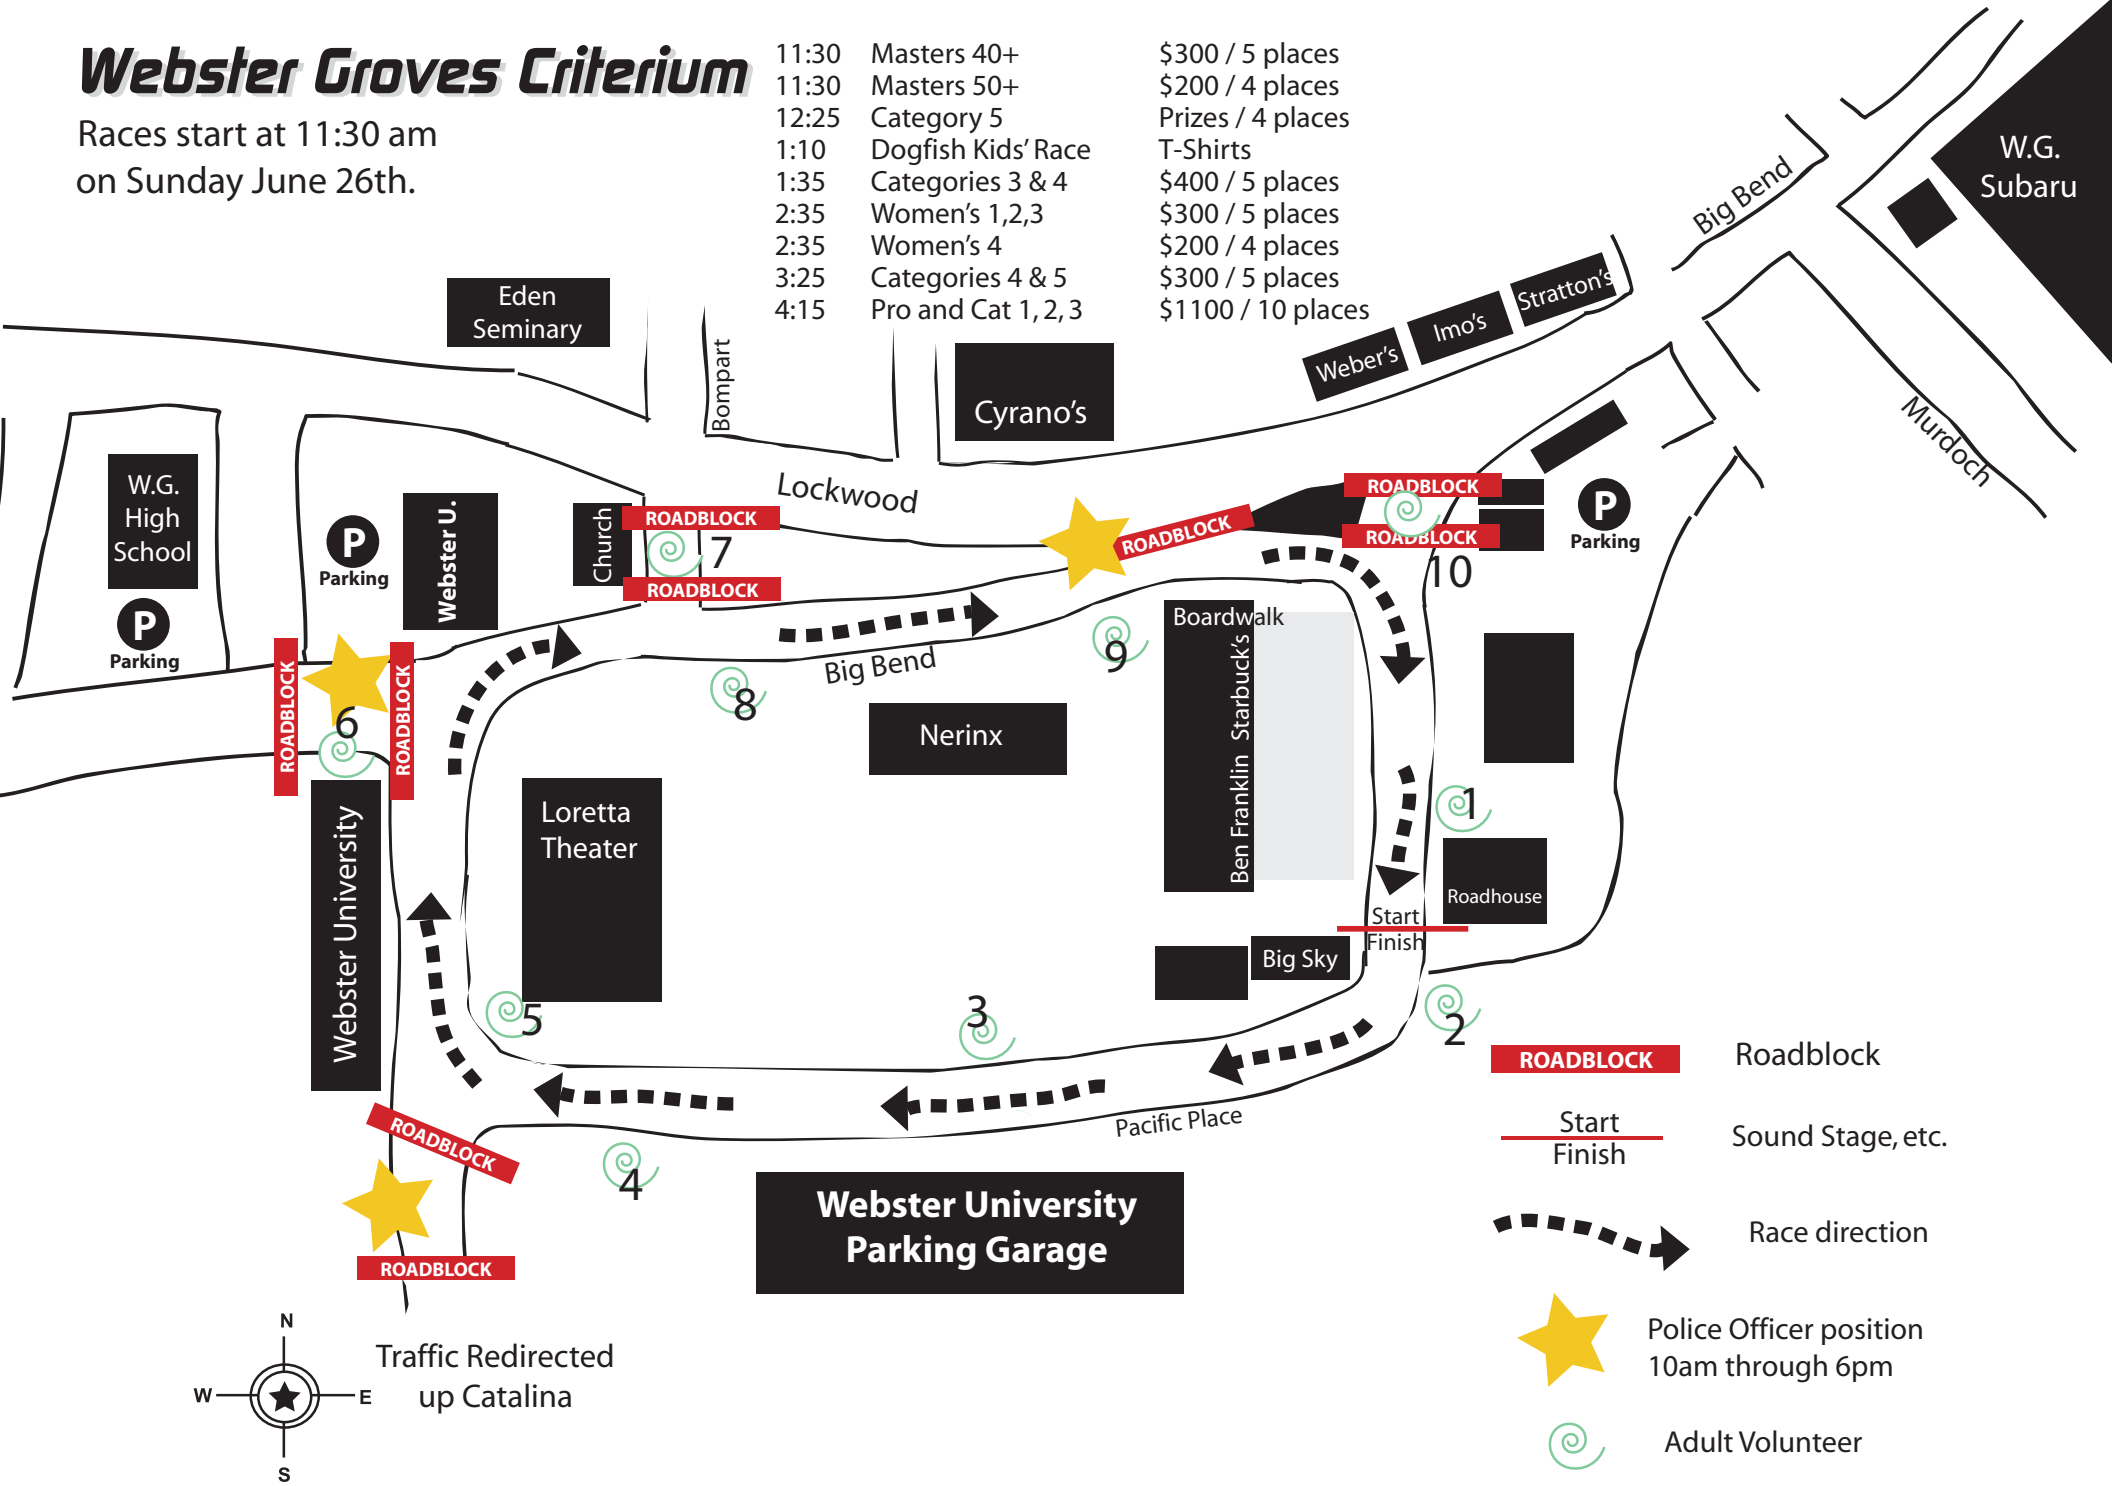

Webster Groves Criterium

Races start at 11:30 am
on Sunday June 26th.

11:30	Masters 40+	\$300 / 5 places
11:30	Masters 50+	\$200 / 4 places
12:25	Category 5	Prizes / 4 places
1:10	Dogfish Kids' Race	T-Shirts
1:35	Categories 3 & 4	\$400 / 5 places
2:35	Women's 1,2,3	\$300 / 5 places
2:35	Women's 4	\$200 / 4 places
3:25	Categories 4 & 5	\$300 / 5 places
4:15	Pro and Cat 1, 2, 3	\$1100 / 10 places

Traffic Redirected
up Catalina

-  Roadblock
-  Start Finish
-  Race direction
-  Police Officer position
10am through 6pm
-  Adult Volunteer