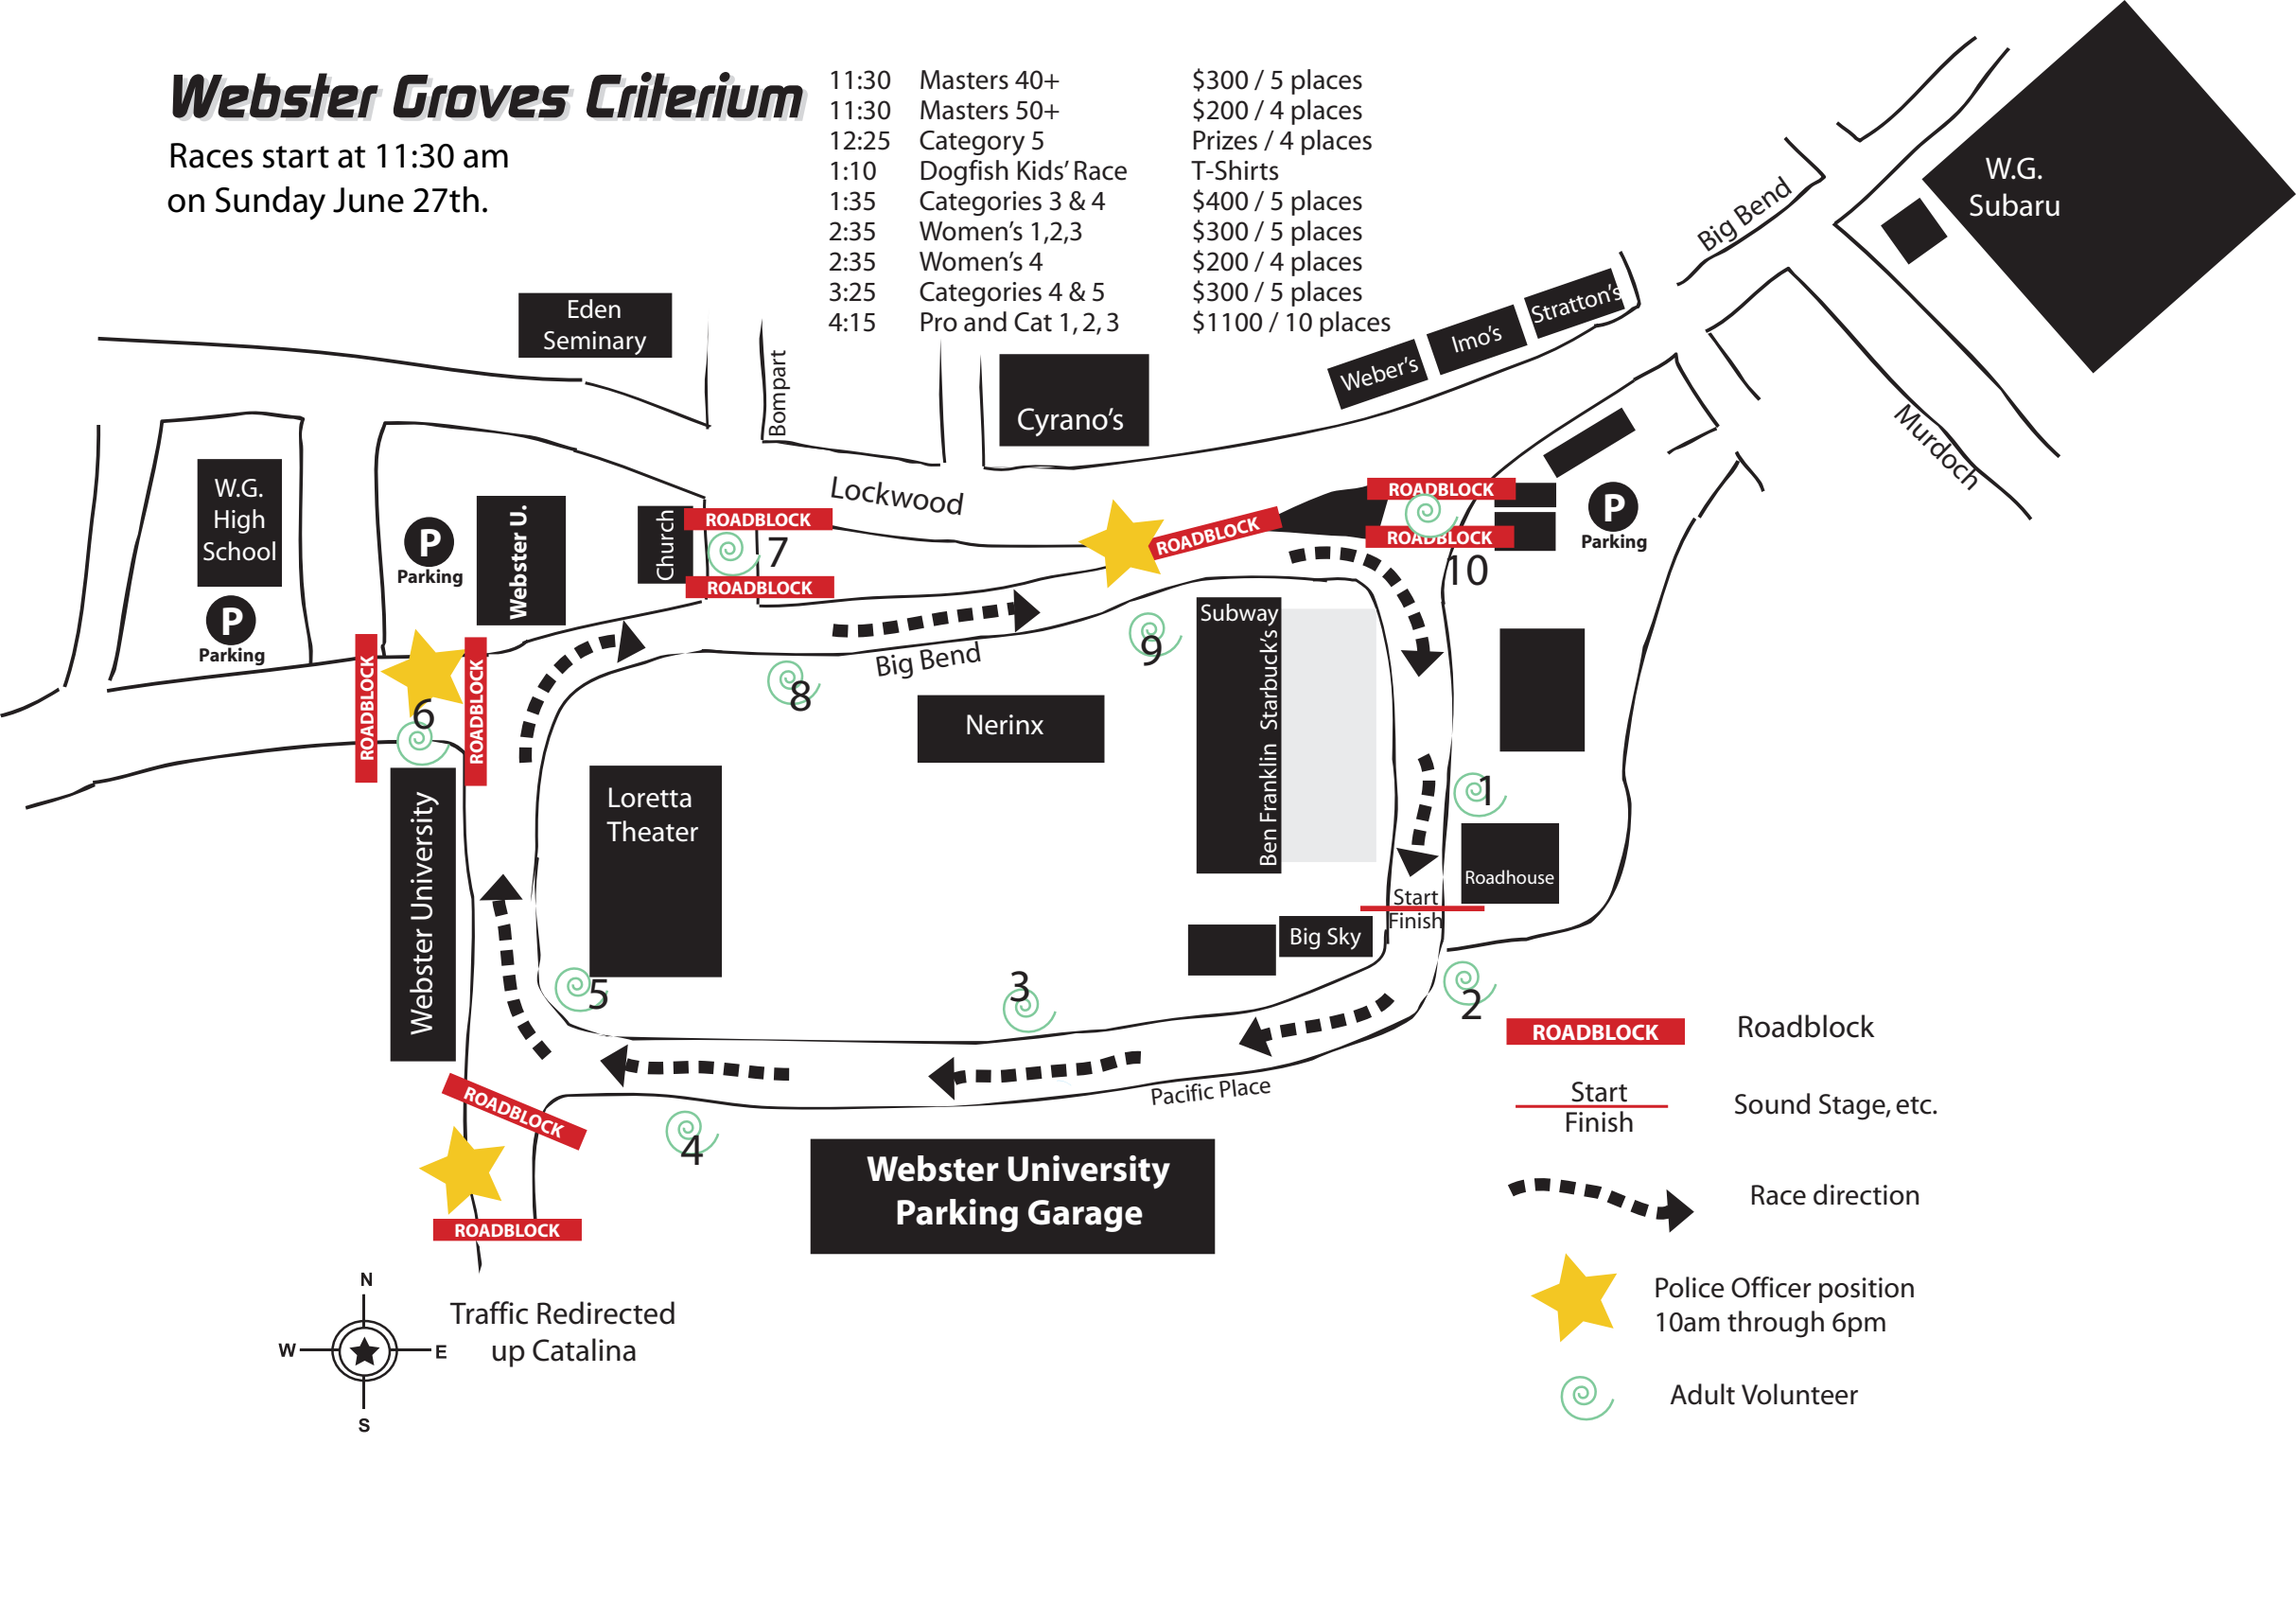

Webster Groves Criterium

Races start at 11:30 am
on Sunday June 27th.

11:30	Masters 40+	\$300 / 5 places
11:30	Masters 50+	\$200 / 4 places
12:25	Category 5	Prizes / 4 places
1:10	Dogfish Kids' Race	T-Shirts
1:35	Categories 3 & 4	\$400 / 5 places
2:35	Women's 1,2,3	\$300 / 5 places
2:35	Women's 4	\$200 / 4 places
3:25	Categories 4 & 5	\$300 / 5 places
4:15	Pro and Cat 1, 2, 3	\$1100 / 10 places

- ROADBLOCK** Roadblock
- Start
Finish Sound Stage, etc.
- > Race direction
- ★ Police Officer position
10am through 6pm
- ⌀ Adult Volunteer