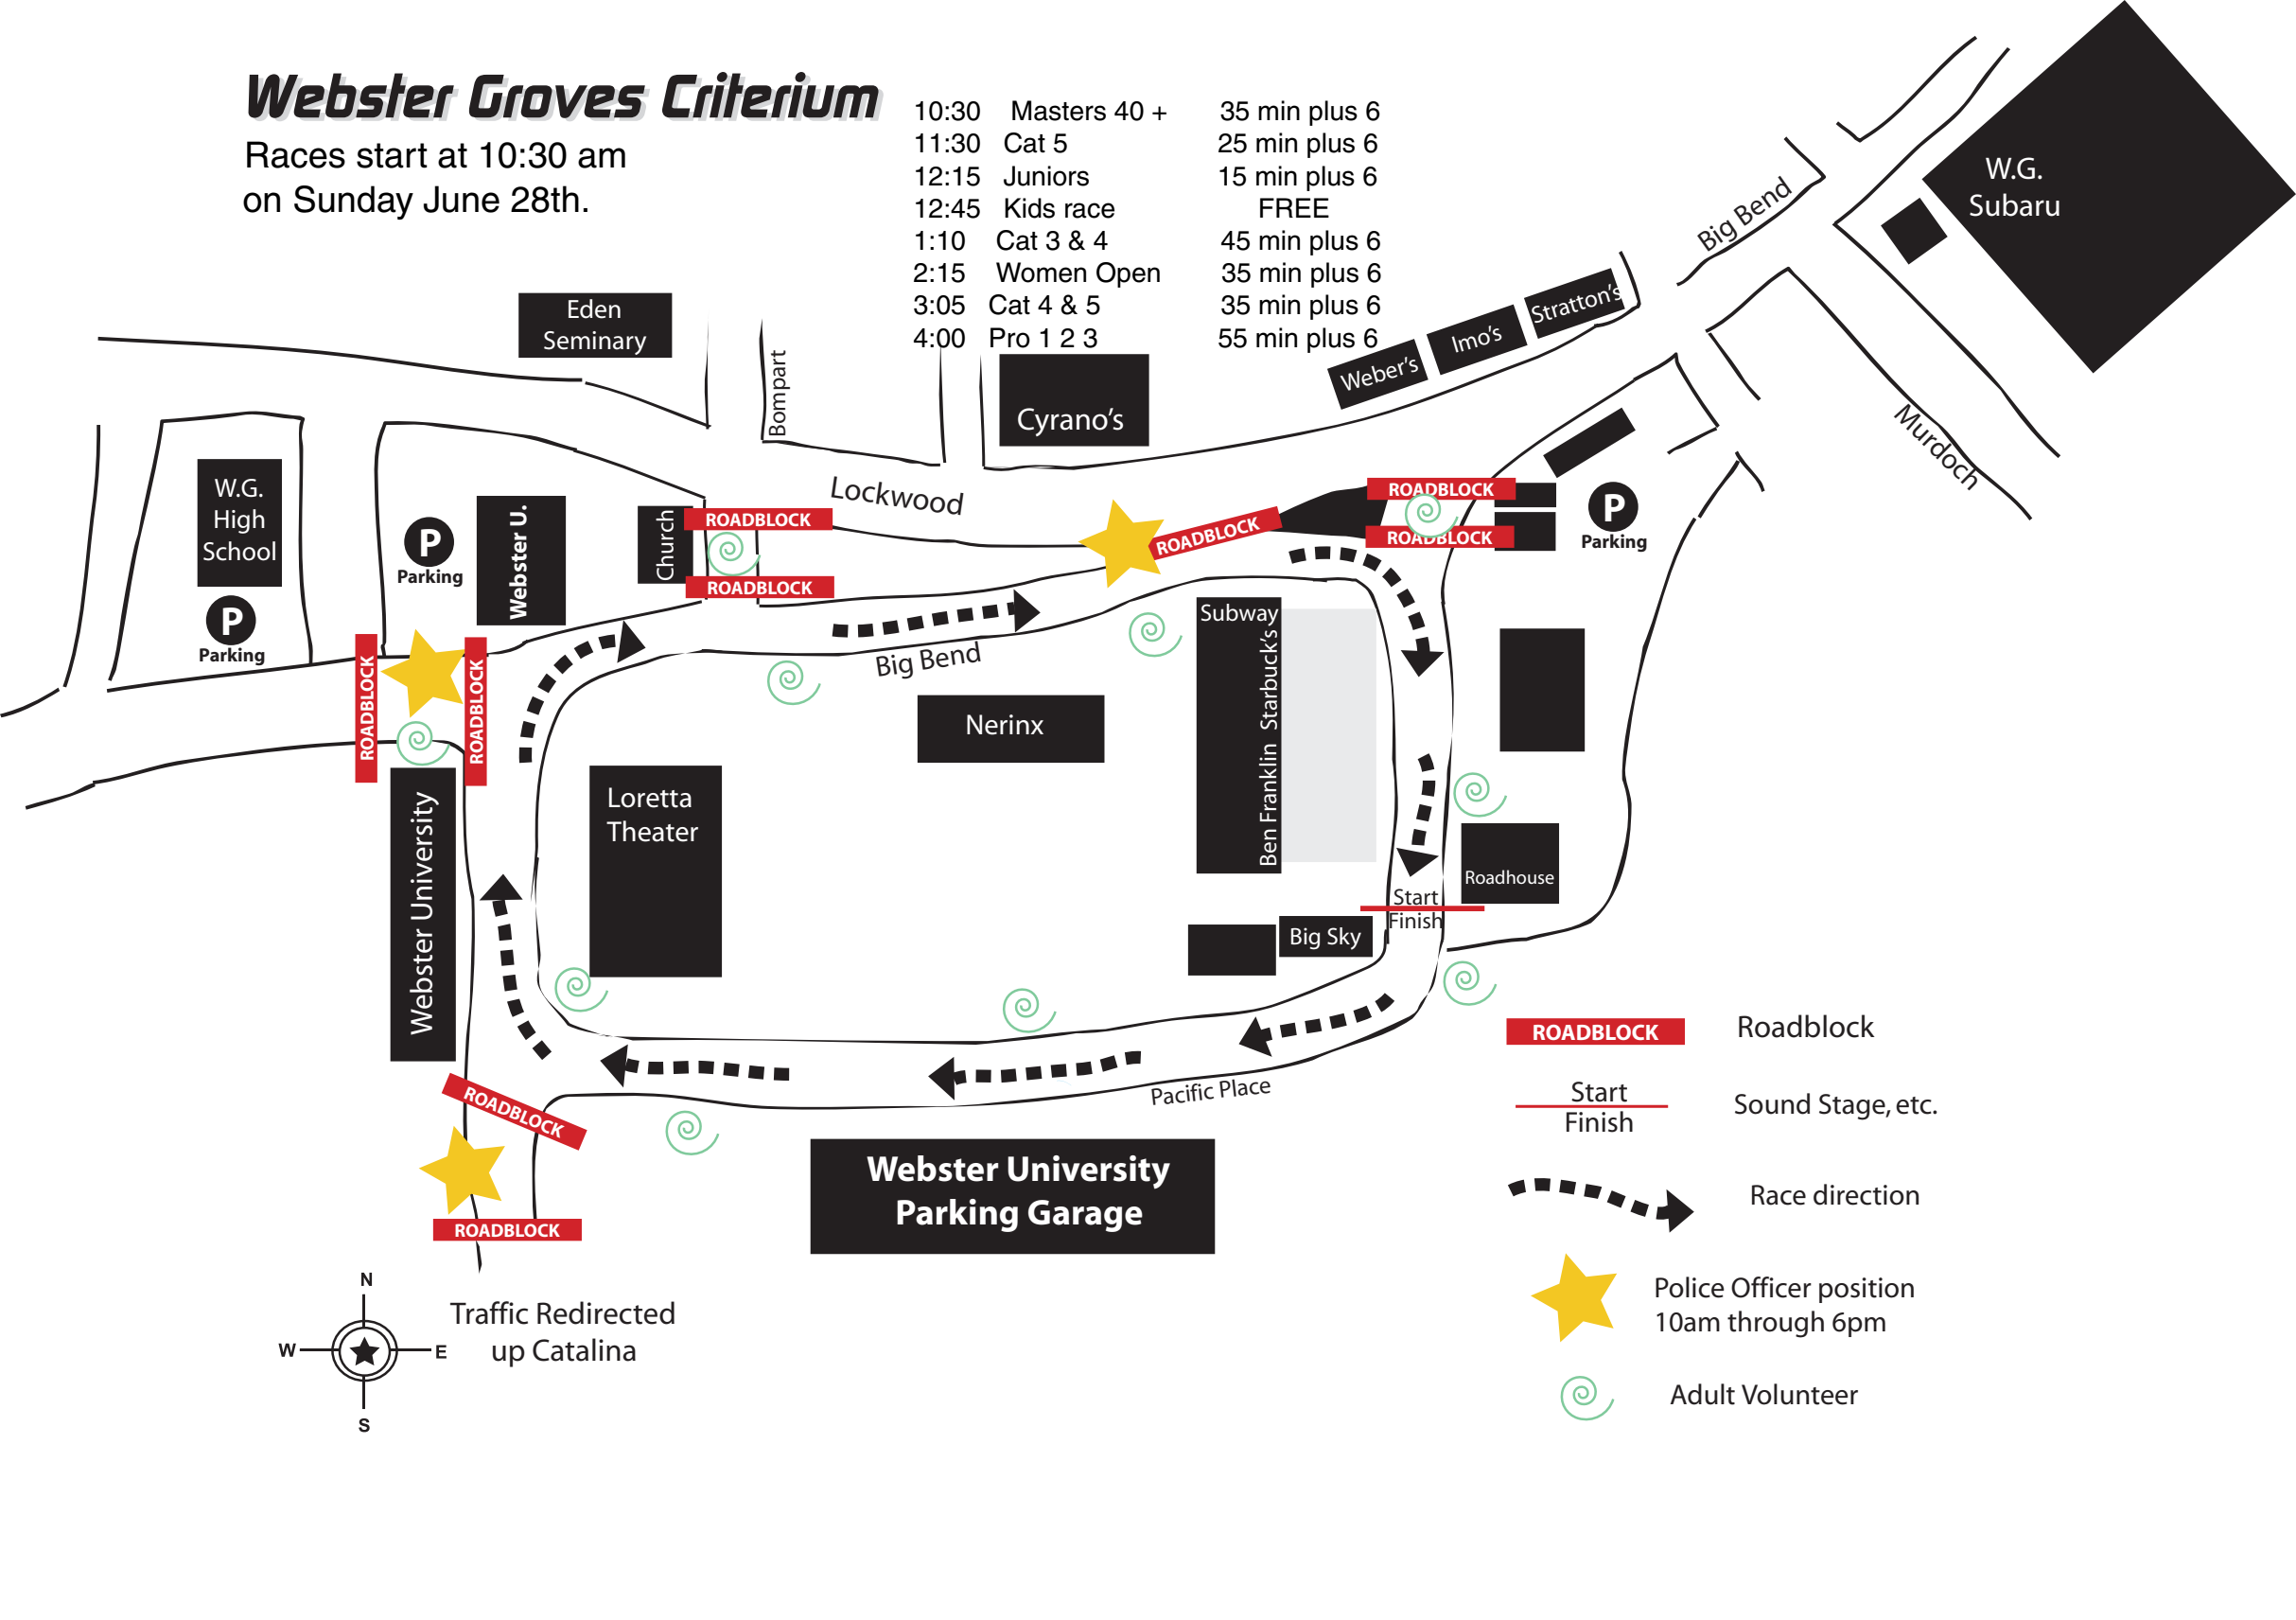

Webster Groves Criterium

Races start at 10:30 am
on Sunday June 28th.

10:30	Masters 40 +	35 min plus 6
11:30	Cat 5	25 min plus 6
12:15	Juniors	15 min plus 6
12:45	Kids race	FREE
1:10	Cat 3 & 4	45 min plus 6
2:15	Women Open	35 min plus 6
3:05	Cat 4 & 5	35 min plus 6
4:00	Pro 1 2 3	55 min plus 6

- ROADBLOCK** Roadblock
- Start
Finish Sound Stage, etc.
- Race direction
- ★ Police Officer position
10am through 6pm
- ⊙ Adult Volunteer